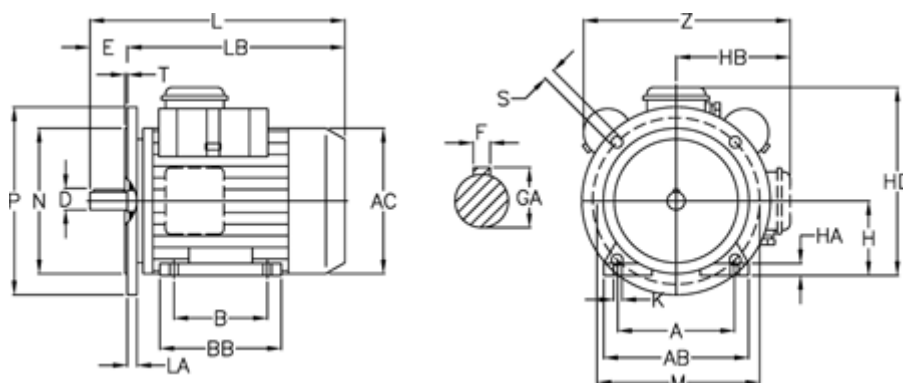

Data Sheet

Article number: 25025467002

Description: ICME Single-phase motor MD71 A4 0,25KW
4 - 1400 rpm 1x230 Volt 50Hz B3/B5 with starting & running capacitor

Measures

A = 112	H = 71	N = 110
AB = 144	HA = 12	P = 160
AC = 137	HB = 107	S = 9.5
B = 90	K = 7	T = 3.5
D = 14	L = 268	Z = 210
E = 30	LA = 10	
F = 5	LB = 238	
GA = 16	M = 130	